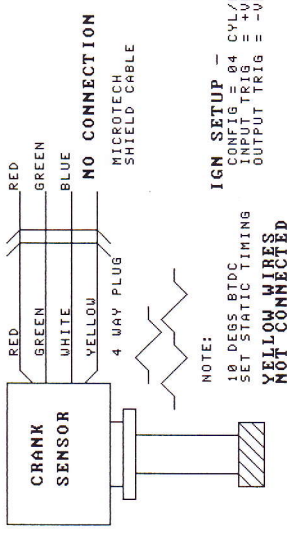

# MICROTECH LT-08 8 CYL SEQUENTIAL ENGINE MANAGEMENT SYSTEM

*Toy V8*

**LT-08 DIRECT FIRE**

File	Sheet	Of
LT10-871	1	2

**N.B. PER INJECTOR BANK USE ONLY -**

- 1 X 2 OHM INJECTORS
- 2 X 12 OHM INJECTORS
- 4 X 12 OHM INJECTORS

## PINOUT TYPE #1