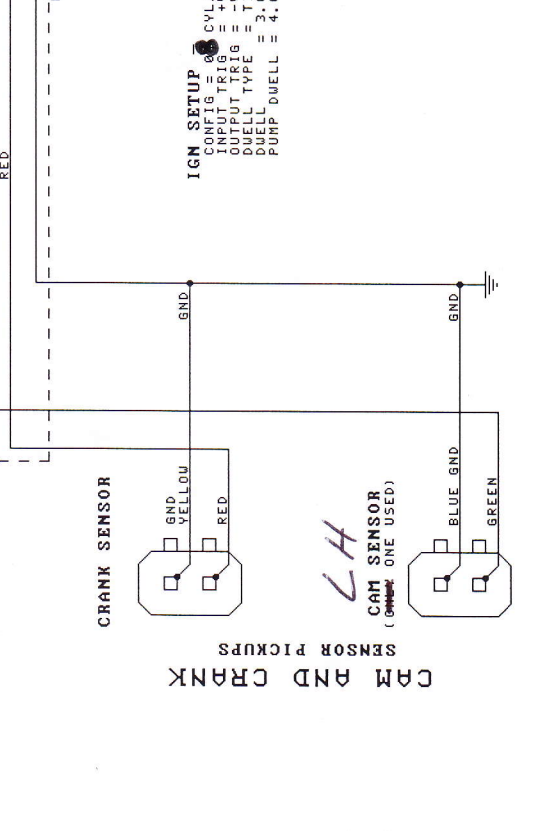

## PINOUT TYPE #2

## PINOUT TYPE #3

## PINOUT TYPE #1

## PINOUT TYPE #3

Title		MT-8 8 CYL TOYOTA	
Size	Number	Revision	
A3		1.0	
Date: 29-MAR-1999		Sheet 2 of 2	
File: MT8.T0V8/1		Drawn By: DDM	