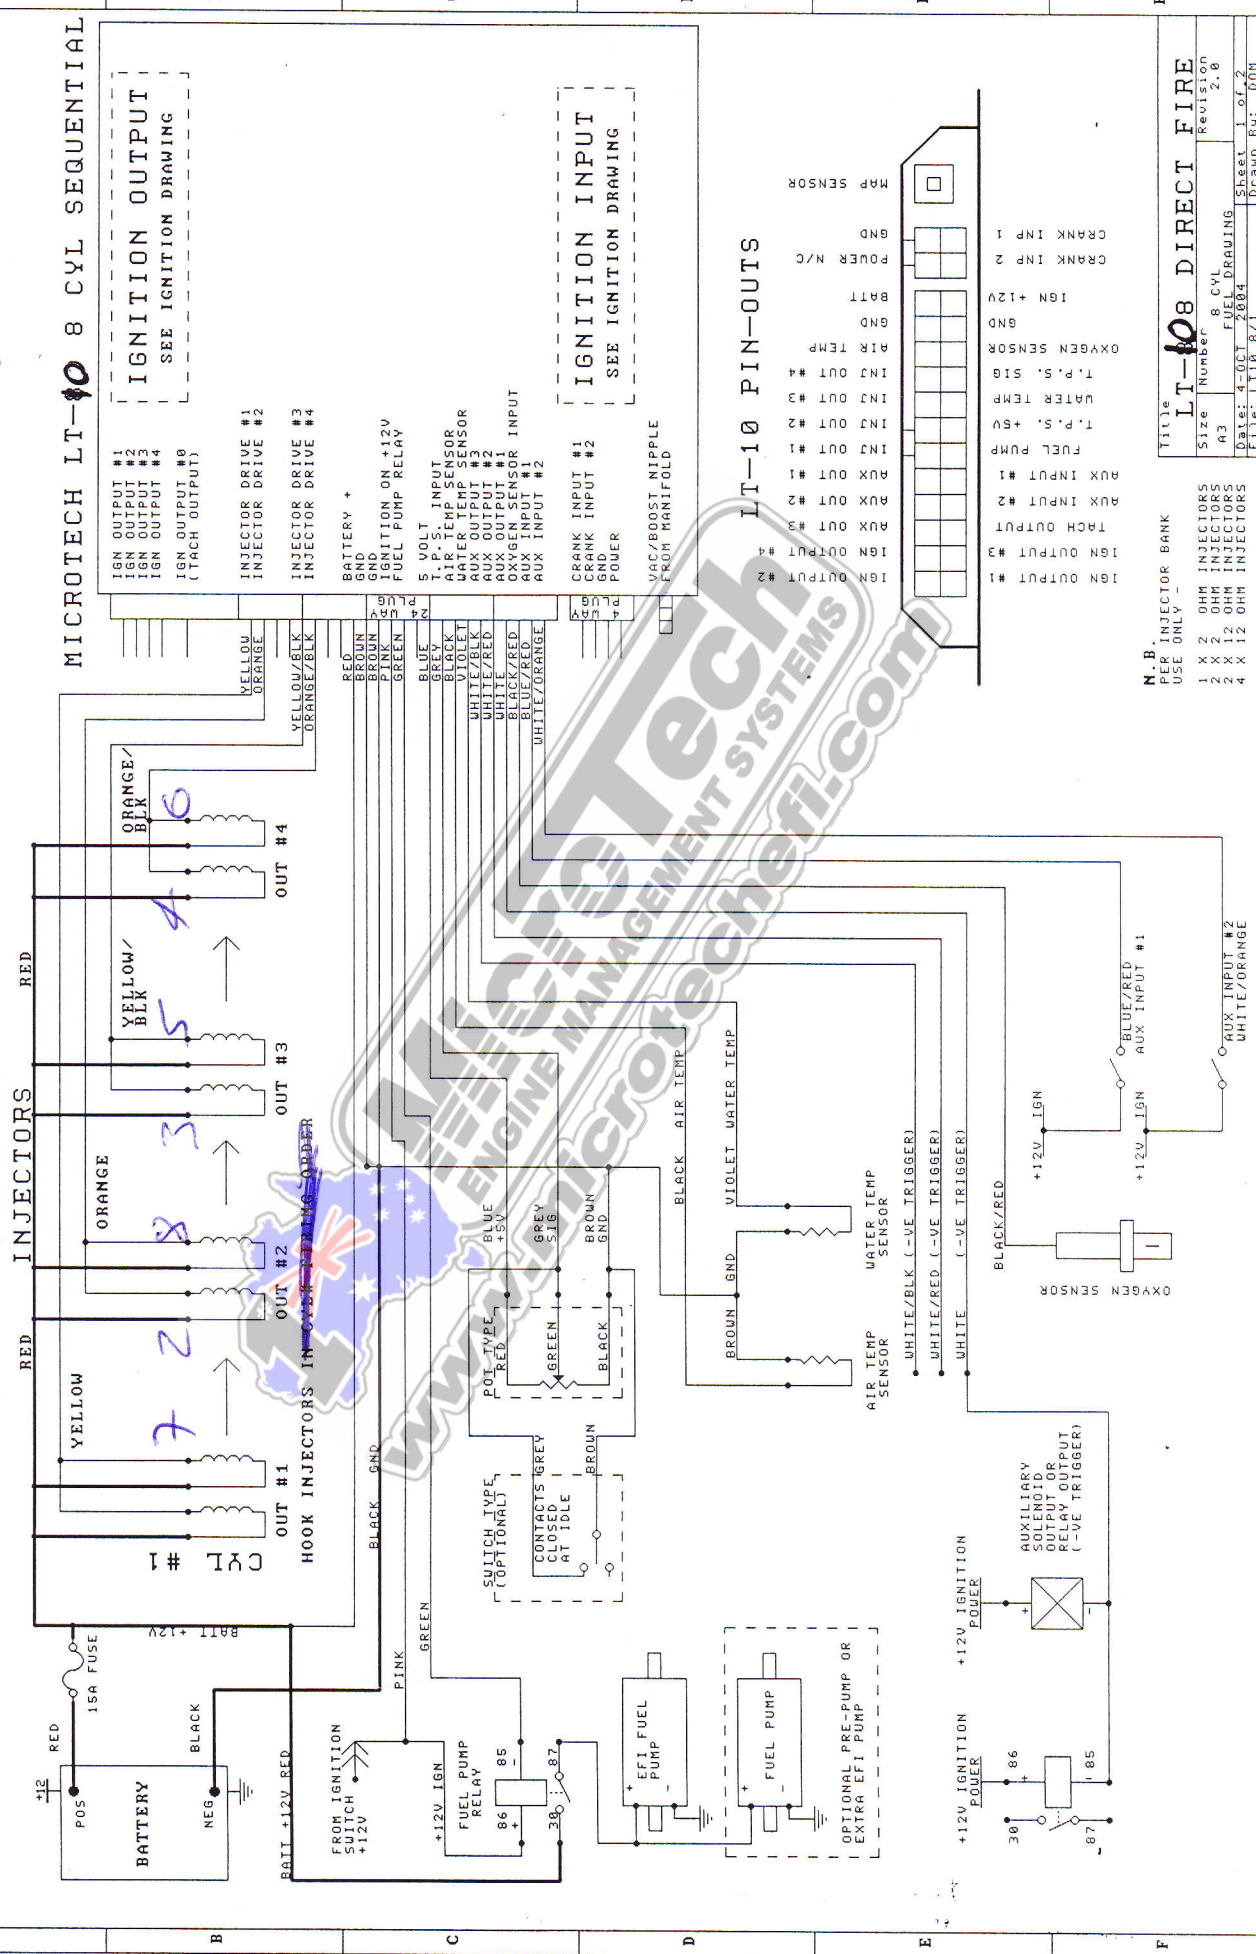

# MICROTECH LT-08 8 CYL SEQUENTIAL ENGINE MANAGEMENT SYSTEM

*Toy V8*

**LT-08 DIRECT FIRE**

File	Sheet	Of
LT10-871	1	2

**N.B. PER INJECTOR BANK USE ONLY -**

- 1 X 2 OHM INJECTORS
- 2 X 12 OHM INJECTORS
- 4 X 12 OHM INJECTORS

## PINOUT TYPE #1

## PINOUT TYPE #2