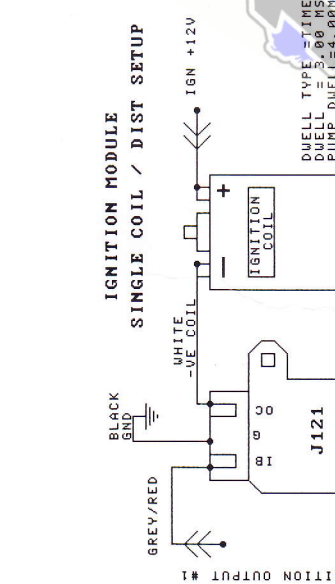

PINOUT TYPE #3