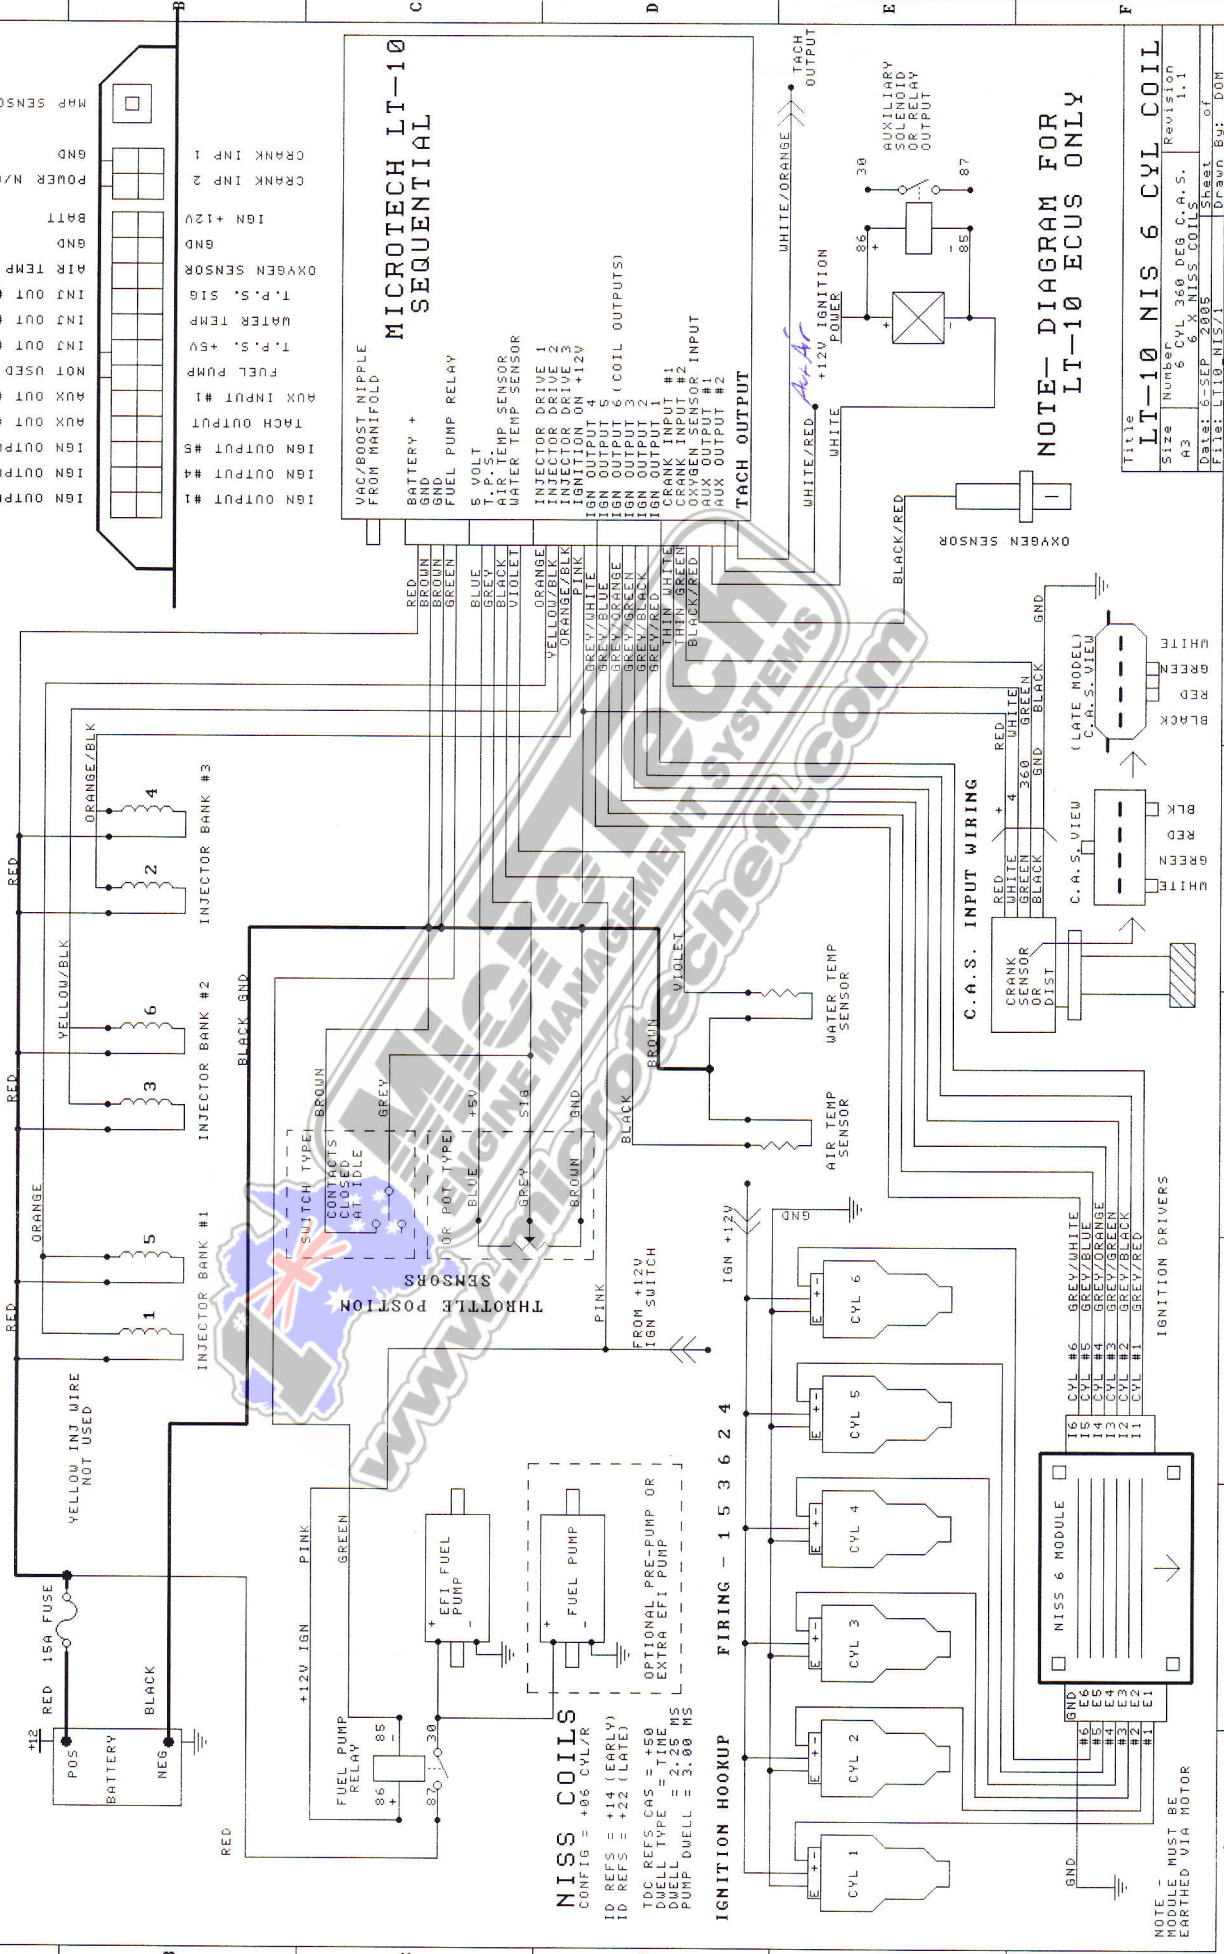

MICROTECH 6 CYL SEQUENTIAL ENGINE MANAGEMENT SYSTEM

LT-10 PIN-OUTS

M.B. INJECTOR BANK
 PER OHM INJECTORS
 1 X 2 OHM INJECTORS
 2 X 2 OHM INJECTORS
 2 X 12 OHM INJECTORS
 4 X 12 OHM INJECTORS

**NOTE - DIAGRAM FOR
LT-10 ECUS ONLY**

File: LT10_NIS/1	Drawn: B.J. DOM
Date: 6-SEP-82	Sheet of
LT-10 NISSAN COILS	Revision
Size: 6 CYL DEG C.A.S.	1.1
Number: 6	
LT-10 NIS 6 CYL COIL	

NOTE - MODULE MUST BE EARTHED VIA MOTOR