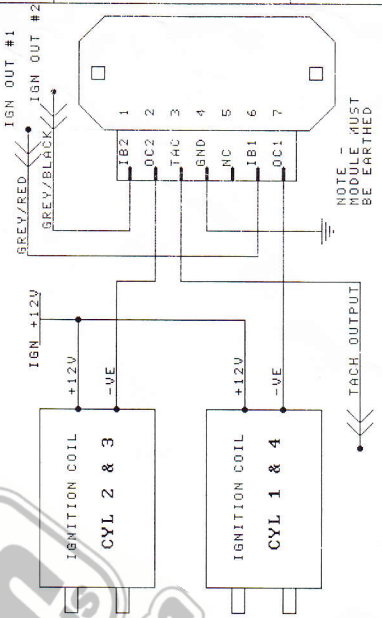

**MICROTECH SEQUENTIAL ENGINE MANAGEMENT SYSTEM**

**PINOUT TYPE #1**

**PINOUT TYPE #2**

**4 CYL COIL PACKS BOSCH DUAL MODULE**

**IGNITION HOOKUP- SINGLE COIL / DIST SETUP BOSCH MODULE**

**TOY AUX AIR VALVE**

**BOSCH IGNITION MODULE SINGLE COIL / DIST SETUP**

**TOYOTA 370 SINGLE COIL / DIST**

**TOYOTA IGN MODULE (LATE MODEL) SINGLE COIL / DIST**

**TOYOTA**

Title	TOYOTA
Size	A3
Number	1.1
Revision	1.1
Date	5-OCT-2003
Sheet	2 of 2
File	L18_TOY71
Drawn By	DOM