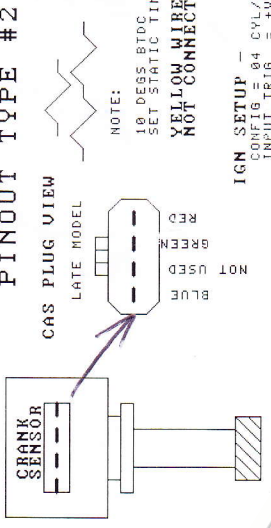

**MICROTECH SEQUENTIAL ENGINE MANAGEMENT SYSTEM**

**PINOUT TYPE #1**

**PINOUT TYPE #2**

**4 CYL COIL PACKS BOSCH DUAL MODULE**

**IGNITION HOOKUP- SINGLE COIL / DIST SETUP BOSCH MODULE**

**TOY AUX AIR VALVE**

**BOSCH IGNITION MODULE SINGLE COIL / DIST SETUP**

**TOYOTA 370 SINGLE COIL / DIST**

**TOYOTA IGN MODULE (LATE MODEL) SINGLE COIL / DIST**

**TOYOTA**

Title	TOYOTA
Size	A3
Number	1.1
Revision	1.1
Date	5-OCT-2003
Sheet	2 of 2
File	L18_TOY71
Drawn By	DOM