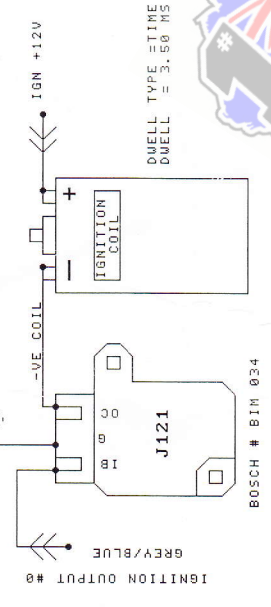

**MICROTECH SEQUENTIAL ENGINE MANAGEMENT SYSTEM**

**PINOUT TYPE #1**

**PINOUT TYPE #2**

**4 CYL COIL PACKS BOSCH DUAL MODULE**

**IGNITION HOOKUP- SINGLE COIL / DIST SETUP BOSCH MODULE**

**TOY AUX AIR VALVE**

**BOSCH IGNITION MODULE SINGLE COIL / DIST SETUP**

**TOYOTA 370 SINGLE COIL / DIST**

**TOYOTA IGN MODULE (LATE MODEL) SINGLE COIL / DIST**

**TOYOTA**

Title	TOYOTA
Size	A3
Number	1.1
Revision	1.1
Date	5-OCT-2003
Sheet	2 of 2
File	L18_TOY71
Drawn By	DOM