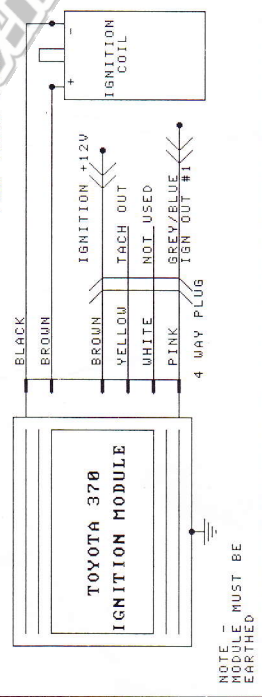

**MICROTECH SEQUENTIAL ENGINE MANAGEMENT SYSTEM**

**PINOUT TYPE #1**

**PINOUT TYPE #2**

**4 CYL COIL PACKS BOSCH DUAL MODULE**

**IGNITION HOOKUP- SINGLE COIL / DIST SETUP BOSCH MODULE**

**TOY AUX AIR VALVE**

**BOSCH IGNITION MODULE SINGLE COIL / DIST SETUP**

**TOYOTA 370 SINGLE COIL / DIST**

**TOYOTA IGN MODULE (LATE MODEL) SINGLE COIL / DIST**

**TOYOTA**

Title	TOYOTA
Size	A3
Number	1.1
Revision	1.1
Date	5-OCT-2003
Sheet	2 of 2
File	L18_TOY71
Drawn By	DOM