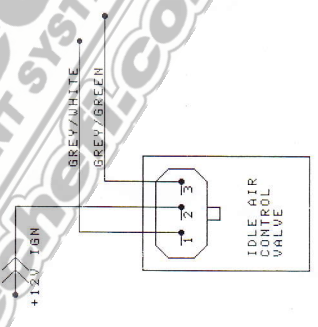

**MICROTECH SEQUENTIAL ENGINE MANAGEMENT SYSTEM**

**PINOUT TYPE #1**

**PINOUT TYPE #2**

**4 CYL COIL PACKS BOSCH DUAL MODULE**

**IGNITION HOOKUP- SINGLE COIL / DIST SETUP BOSCH MODULE**

**TOY AUX AIR VALVE**

**BOSCH IGNITION MODULE SINGLE COIL / DIST SETUP**

**TOYOTA 370 SINGLE COIL / DIST**

**TOYOTA IGN MODULE (LATE MODEL) SINGLE COIL / DIST**

**TOYOTA**

Title	TOYOTA
Size	A3
Number	1.1
Revision	1.1
Date	5-OCT-2003
Sheet	2 of 2
File	L18_TOY71
Drawn By	DOM