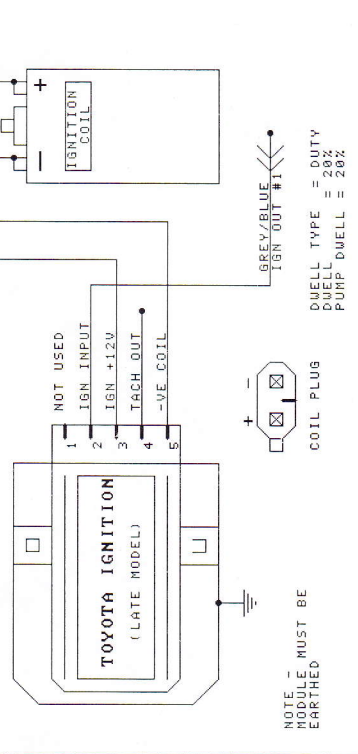

**MICROTECH SEQUENTIAL ENGINE MANAGEMENT SYSTEM**

**PINOUT TYPE #1**

**PINOUT TYPE #2**

**4 CYL COIL PACKS BOSCH DUAL MODULE**

**IGNITION HOOKUP- SINGLE COIL / DIST SETUP BOSCH MODULE**

**TOY AUX AIR VALVE**

**BOSCH IGNITION MODULE SINGLE COIL / DIST SETUP**

**TOYOTA 370 SINGLE COIL / DIST**

**TOYOTA IGN MODULE (LATE MODEL) SINGLE COIL / DIST**

**TOYOTA**

Title	TOYOTA
Size	A3
Number	1.1
Revision	1.1
Date	5-OCT-2003
Sheet	2 of 2
File	L18_TOY71
Drawn By	DOM