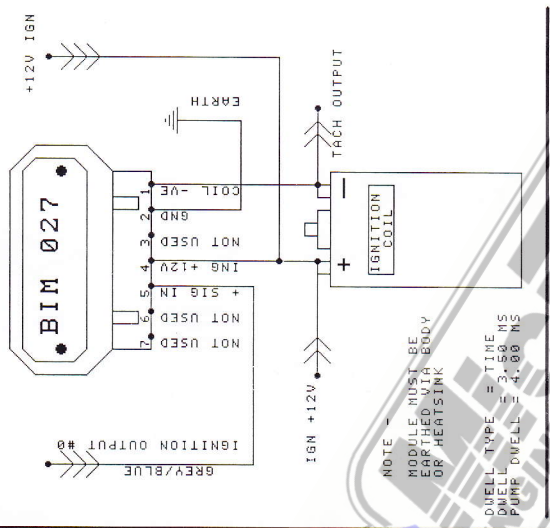

**MICROTECH SEQUENTIAL ENGINE MANAGEMENT SYSTEM**

**PINOUT TYPE #1**

**PINOUT TYPE #2**

**4 CYL COIL PACKS BOSCH DUAL MODULE**

**IGNITION HOOKUP- SINGLE COIL / DIST SETUP BOSCH MODULE**

**TOY AUX AIR VALVE**

**BOSCH IGNITION MODULE SINGLE COIL / DIST SETUP**

**TOYOTA 370 SINGLE COIL / DIST**

**TOYOTA IGN MODULE (LATE MODEL) SINGLE COIL / DIST**

**TOYOTA**

Title	TOYOTA
Size	A3
Number	1.1
Revision	1.1
Date	5-OCT-2003
Sheet	2 of 2
File	L18_TOY71
Drawn By	DOM