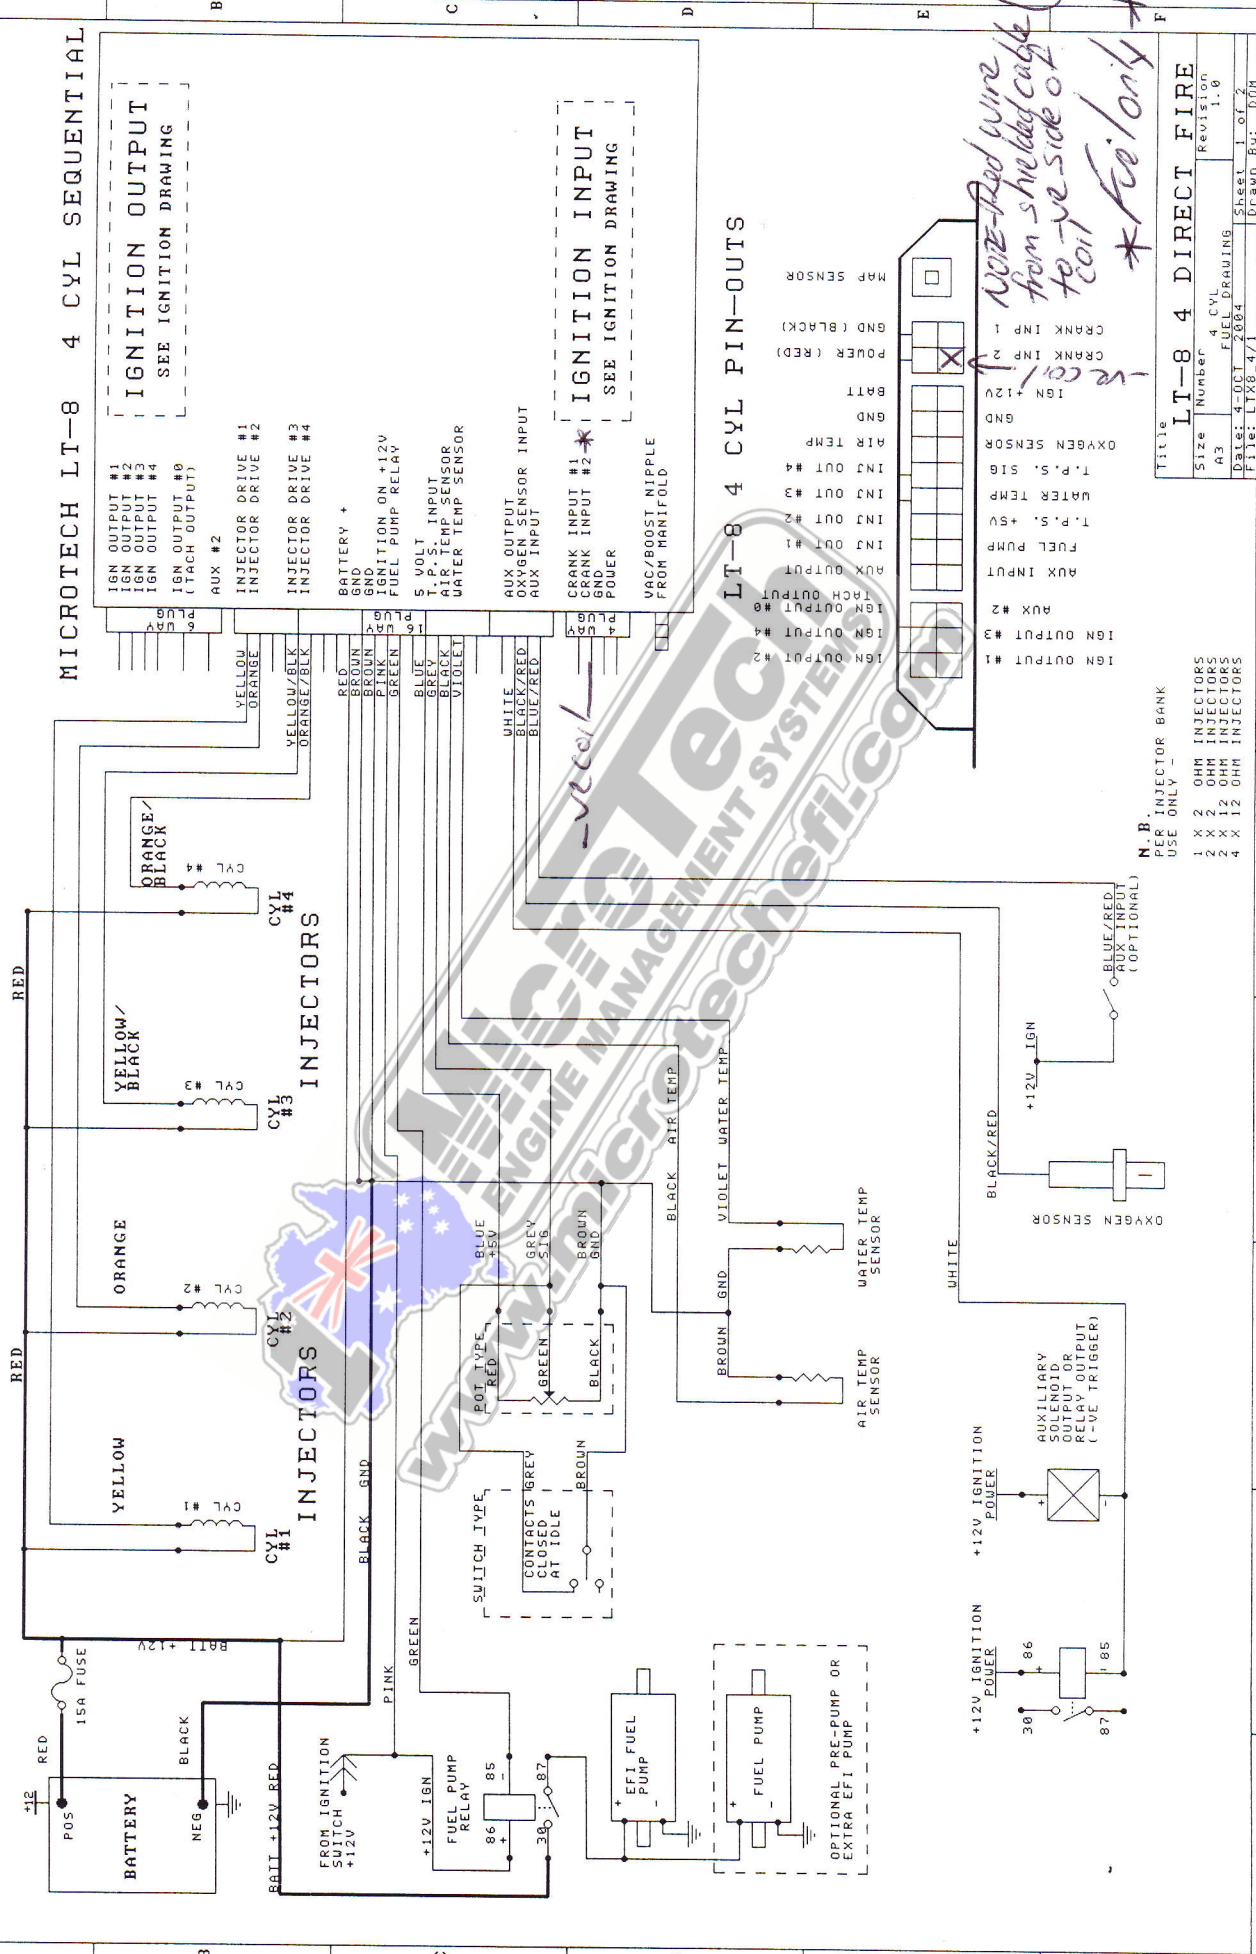

MICROTECH LT-8 4 CYL SEQUENTIAL ENGINE MANAGEMENT SYSTEM

Use Red wire from shielded cable (Away Plug)
Fuel only

Title		LT-8 4 DIRECT FIRE	
Size	Number	Revision	
A3	4 Cyl	1.0	
Date: 4-001 2004		Sheet 1 of 2	
File: LTX8 4/1		Drawn By: DOM	

- N.B. INJECTOR BANK**
 USE ONLY -
- 1 X 2 OHM INJECTORS
 - 2 X 12 OHM INJECTORS
 - 4 X 12 OHM INJECTORS