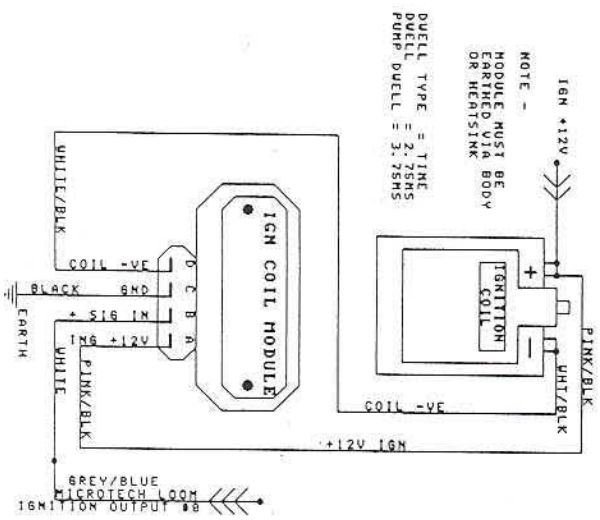

**IGNITION HOOKUP - SINGLE COIL / DIST
SETUP BOSCH MODULE**

**IGNITION HOOKUP - SINGLE COIL / DIST
SETUP CHEVY MODULE**

MICROTECH CABLE

CHEVY WIRING AT - MICROTECH CABLE
 4 WAY PLUG
 PINK/BLACK - BLACK
 RED - RED
 VIOLET/WHITE - GREEN
 RED/BLACK - WHITE

**MICROTECH
ENGINE MANAGEMENT SYSTEM**

CHEVY LT-1 DIST

IGN SETUP -
 CONFIG = 08 CYL/R
 ID REFS = 120
 TDC REFS = +36