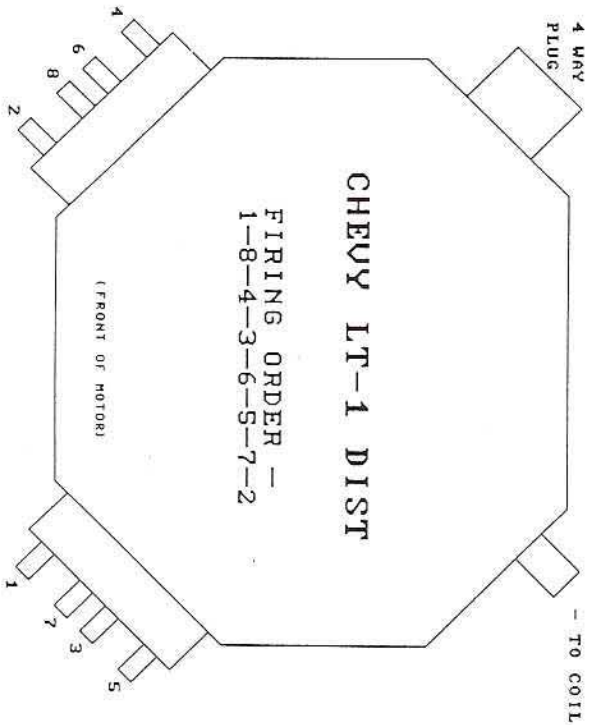

**IGNITION HOOKUP - SINGLE COIL / DIST
SETUP BOSCH MODULE**

**IGNITION HOOKUP - SINGLE COIL / DIST
SETUP CHEVY MODULE**

MICROTECH CABLE

CHEVY WIRING AT - MICROTECH CABLE
 4 WAY PLUG
 PINK/BLACK - BLACK
 RED - RED
 VIOLET/WHITE - GREEN
 RED/BLACK - WHITE

**MICROTECH
ENGINE MANAGEMENT SYSTEM**

CHEVY LT-1 DIST

IGN SETUP -
 CONFIG = 08 CYL/R
 ID REFS = 120
 TDC REFS = +36