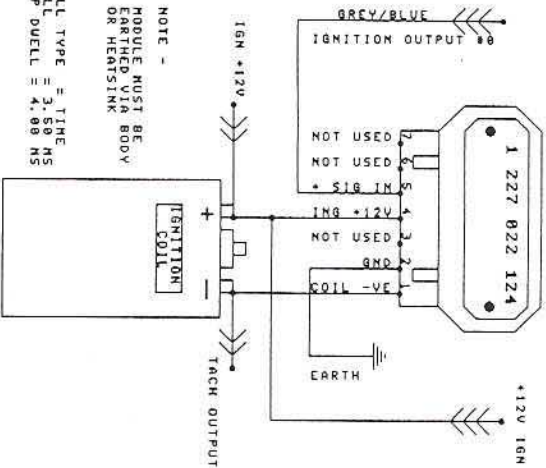

**IGNITION HOOKUP - SINGLE COIL / DIST
SETUP BOSCH MODULE**

**IGNITION HOOKUP - SINGLE COIL / DIST
SETUP CHEVY MODULE**

MICROTECH CABLE

CHEVY WIRING AT - MICROTECH CABLE
 4 WAY PLUG
 PINK/BLACK - BLACK
 RED - RED
 VIOLET/WHITE - GREEN
 RED/BLACK - WHITE

**MICROTECH
ENGINE MANAGEMENT SYSTEM**

CHEVY LT-1 DIST

IGN SETUP -
 CONFIG = 08 CYL/R
 ID REFS = 120
 TDC REFS = +36