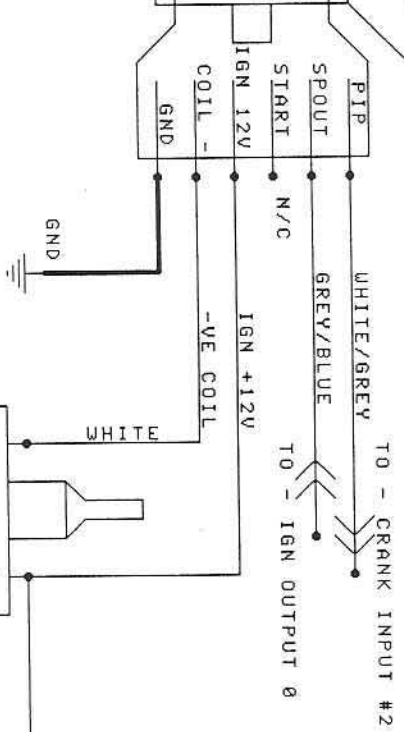

FORD MODULE IGNITION HOOKUP

MT-8 VER2.0 PIN-OUTS

NOTE:

SET STATIC TIMING
10 DEGS BTDC

Title

FORD IGN HOOKUP