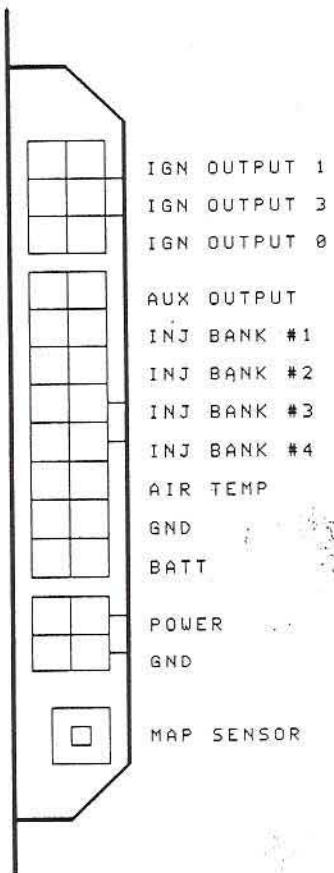

FORD MODULE IGNITION HOOKUP

MT-8 VER2.0 PIN-OUTS

NOTE:

SET STATIC TIMING
10 DEGS BTDC

Title

FORD IGN HOOKUP