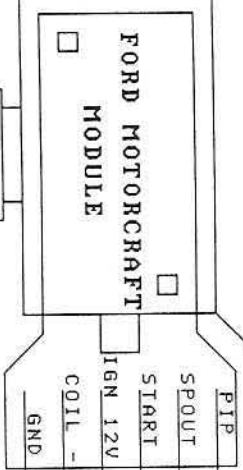

FORD MODULE IGNITION HOOKUP

MT-8 VER2.0 PIN-OUTS

NOTE:

SET STATIC TIMING
10 DEGS BTDC

Title

FORD IGN HOOKUP