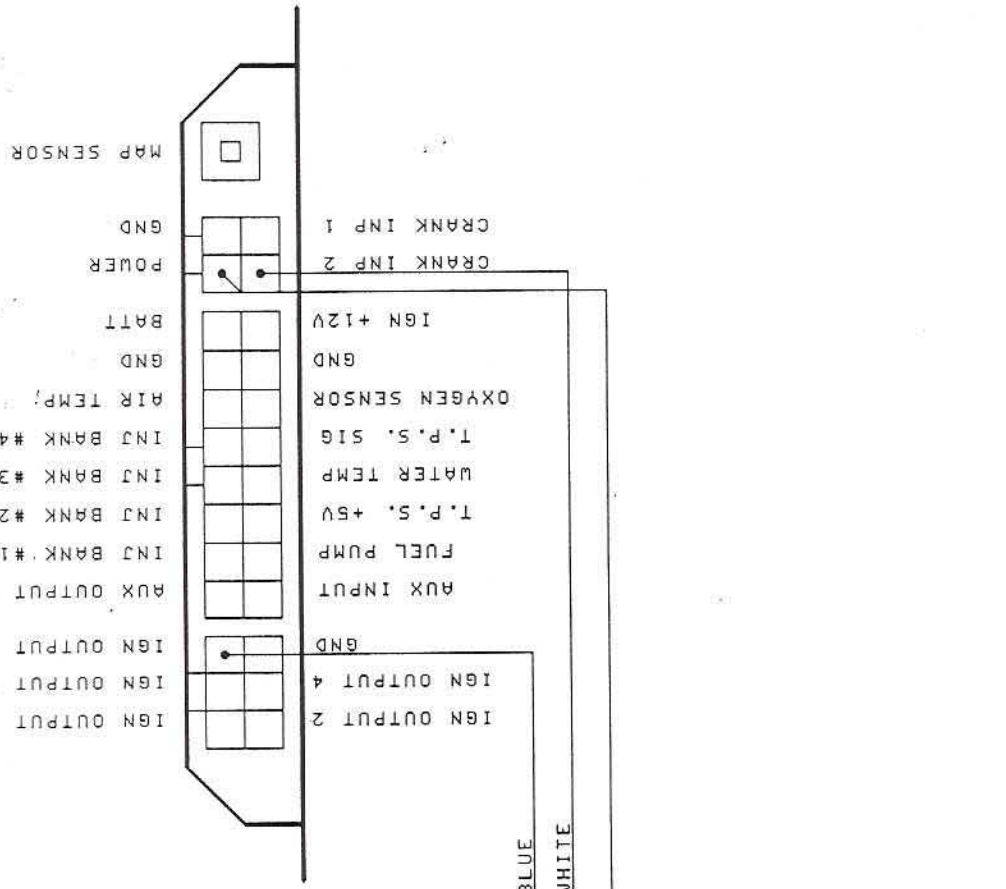

DELCO MODULE IGNITION HOOKUP

IGN SETUP -

- INPUT TRIG = -VE
- OUTPUT TRIG = -VE
- DWELL TYPE = TIME
- DWELL = 3.00 MS
- PUMP DWELL = 3.50 MS

NOTE:
 - SET STATIC TIMING
 10 DEGS BTDC

Title		DELCO IGN HOOKUP
Size	Number	DELCO DIST
	Revision	1.0