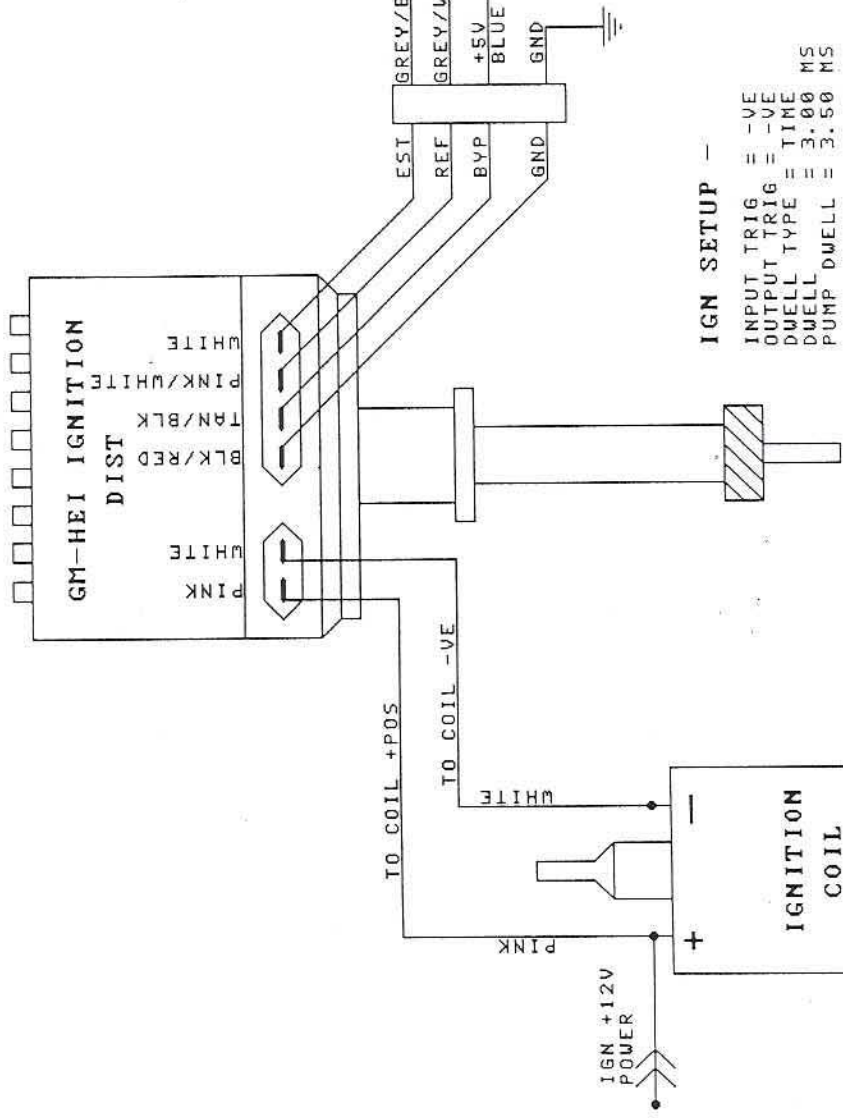

DELCO MODULE IGNITION HOOKUP

IGN SETUP -

- INPUT TRIG = -VE
- OUTPUT TRIG = -VE
- DWELL TYPE = TIME
- DWELL = 3.00 MS
- PUMP DWELL = 3.50 MS

NOTE:
 - SET STATIC TIMING
 10 DEGS BTDC

Title		DELCO IGN HOOKUP
Size	Number	DELCO DIST
	Revision	1.0