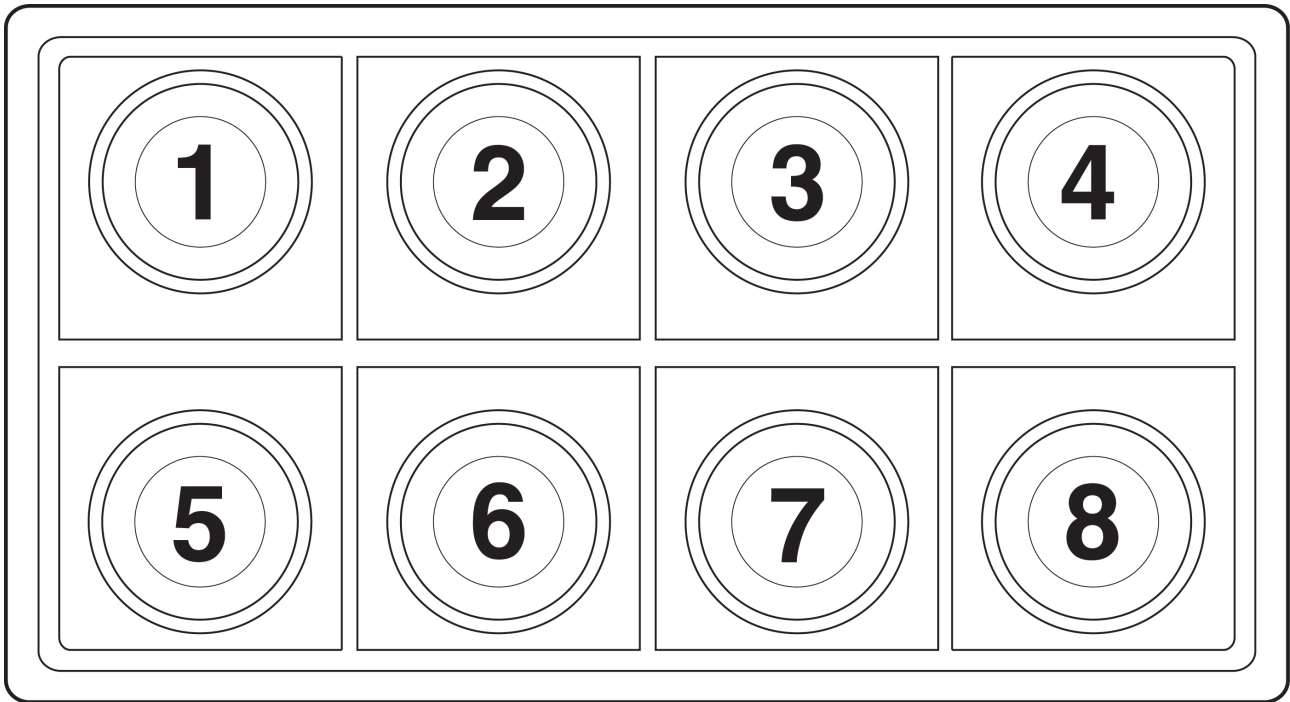

## 8-Way Keypad RACE Configuration Sheet

Button Number:	Button Configuration:	Switches OUTPUT:
1	<b>START</b>	STARTER OUT - PLUG "D", PIN 12
2	<b>IGNITION</b>	IGN 1 - PLUG "C", PIN 1 & 2 IGN 2 - PLUG "C", PIN 11 & 12
3	<b>IGN-MSD</b>	IGN 3 - PLUG "C", PIN 3 & 4 IGN 4 - PLUG "C", PIN 9 & 10
4	<b>WATER PUMP</b>	IGN 5/ACC 1 - PLUG "C", PIN 5 & 6
5	<b>LIGHTS</b>	IGN 6/ACC 2 - PLUG "C", PIN 7 & 8
6	<b>FAN</b>	AUX 1 - PLUG "A", PIN 1 & 2
7	<b>AUX 1</b>	AUX 2 - PLUG "A", PIN 3 & 4
8	<b>AUX 2</b>	AUX 3 - PLUG "A", PIN 5 & 6